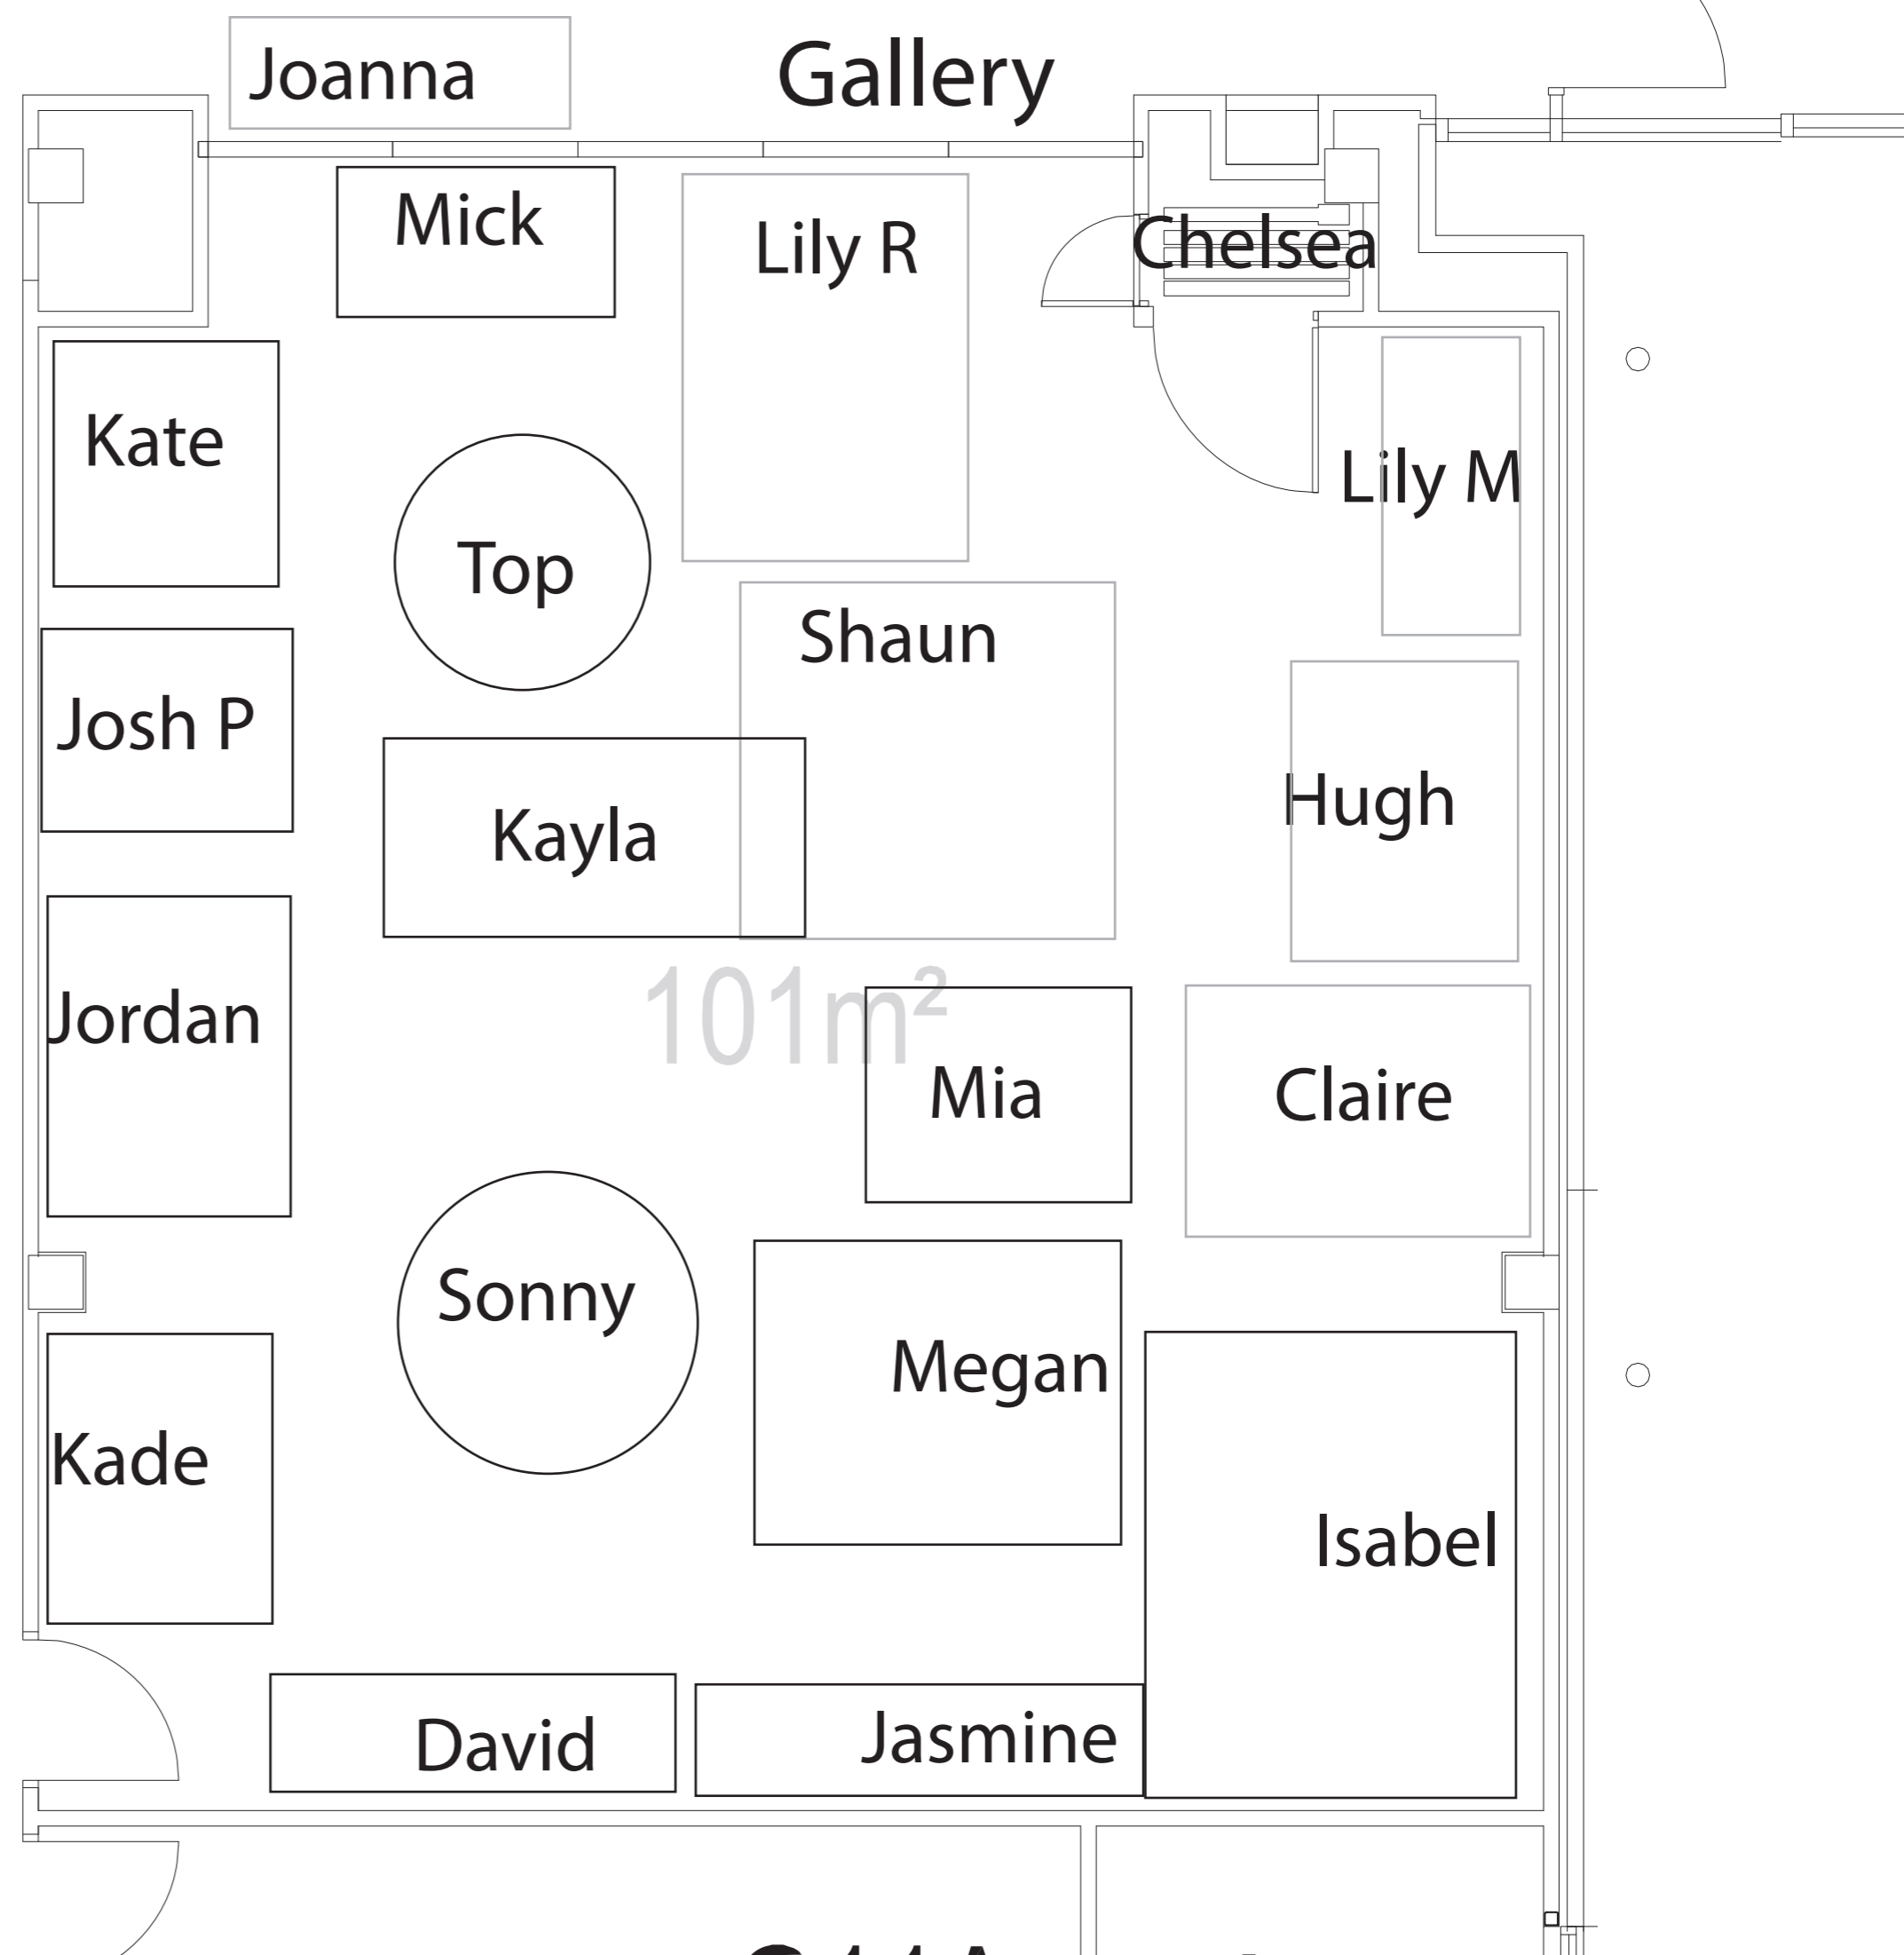

G07  
11m<sup>2</sup>

Joanna

Gallery

Mick

Lily R

Chelsea

Kate

Top

Lily M

Josh P

Shaun

Kayla

Hugh

Jordan

101m<sup>2</sup>

Mia

G11A

G12

**GT5**

Laure

Anh

Sam

Brianna

Blackbox 2