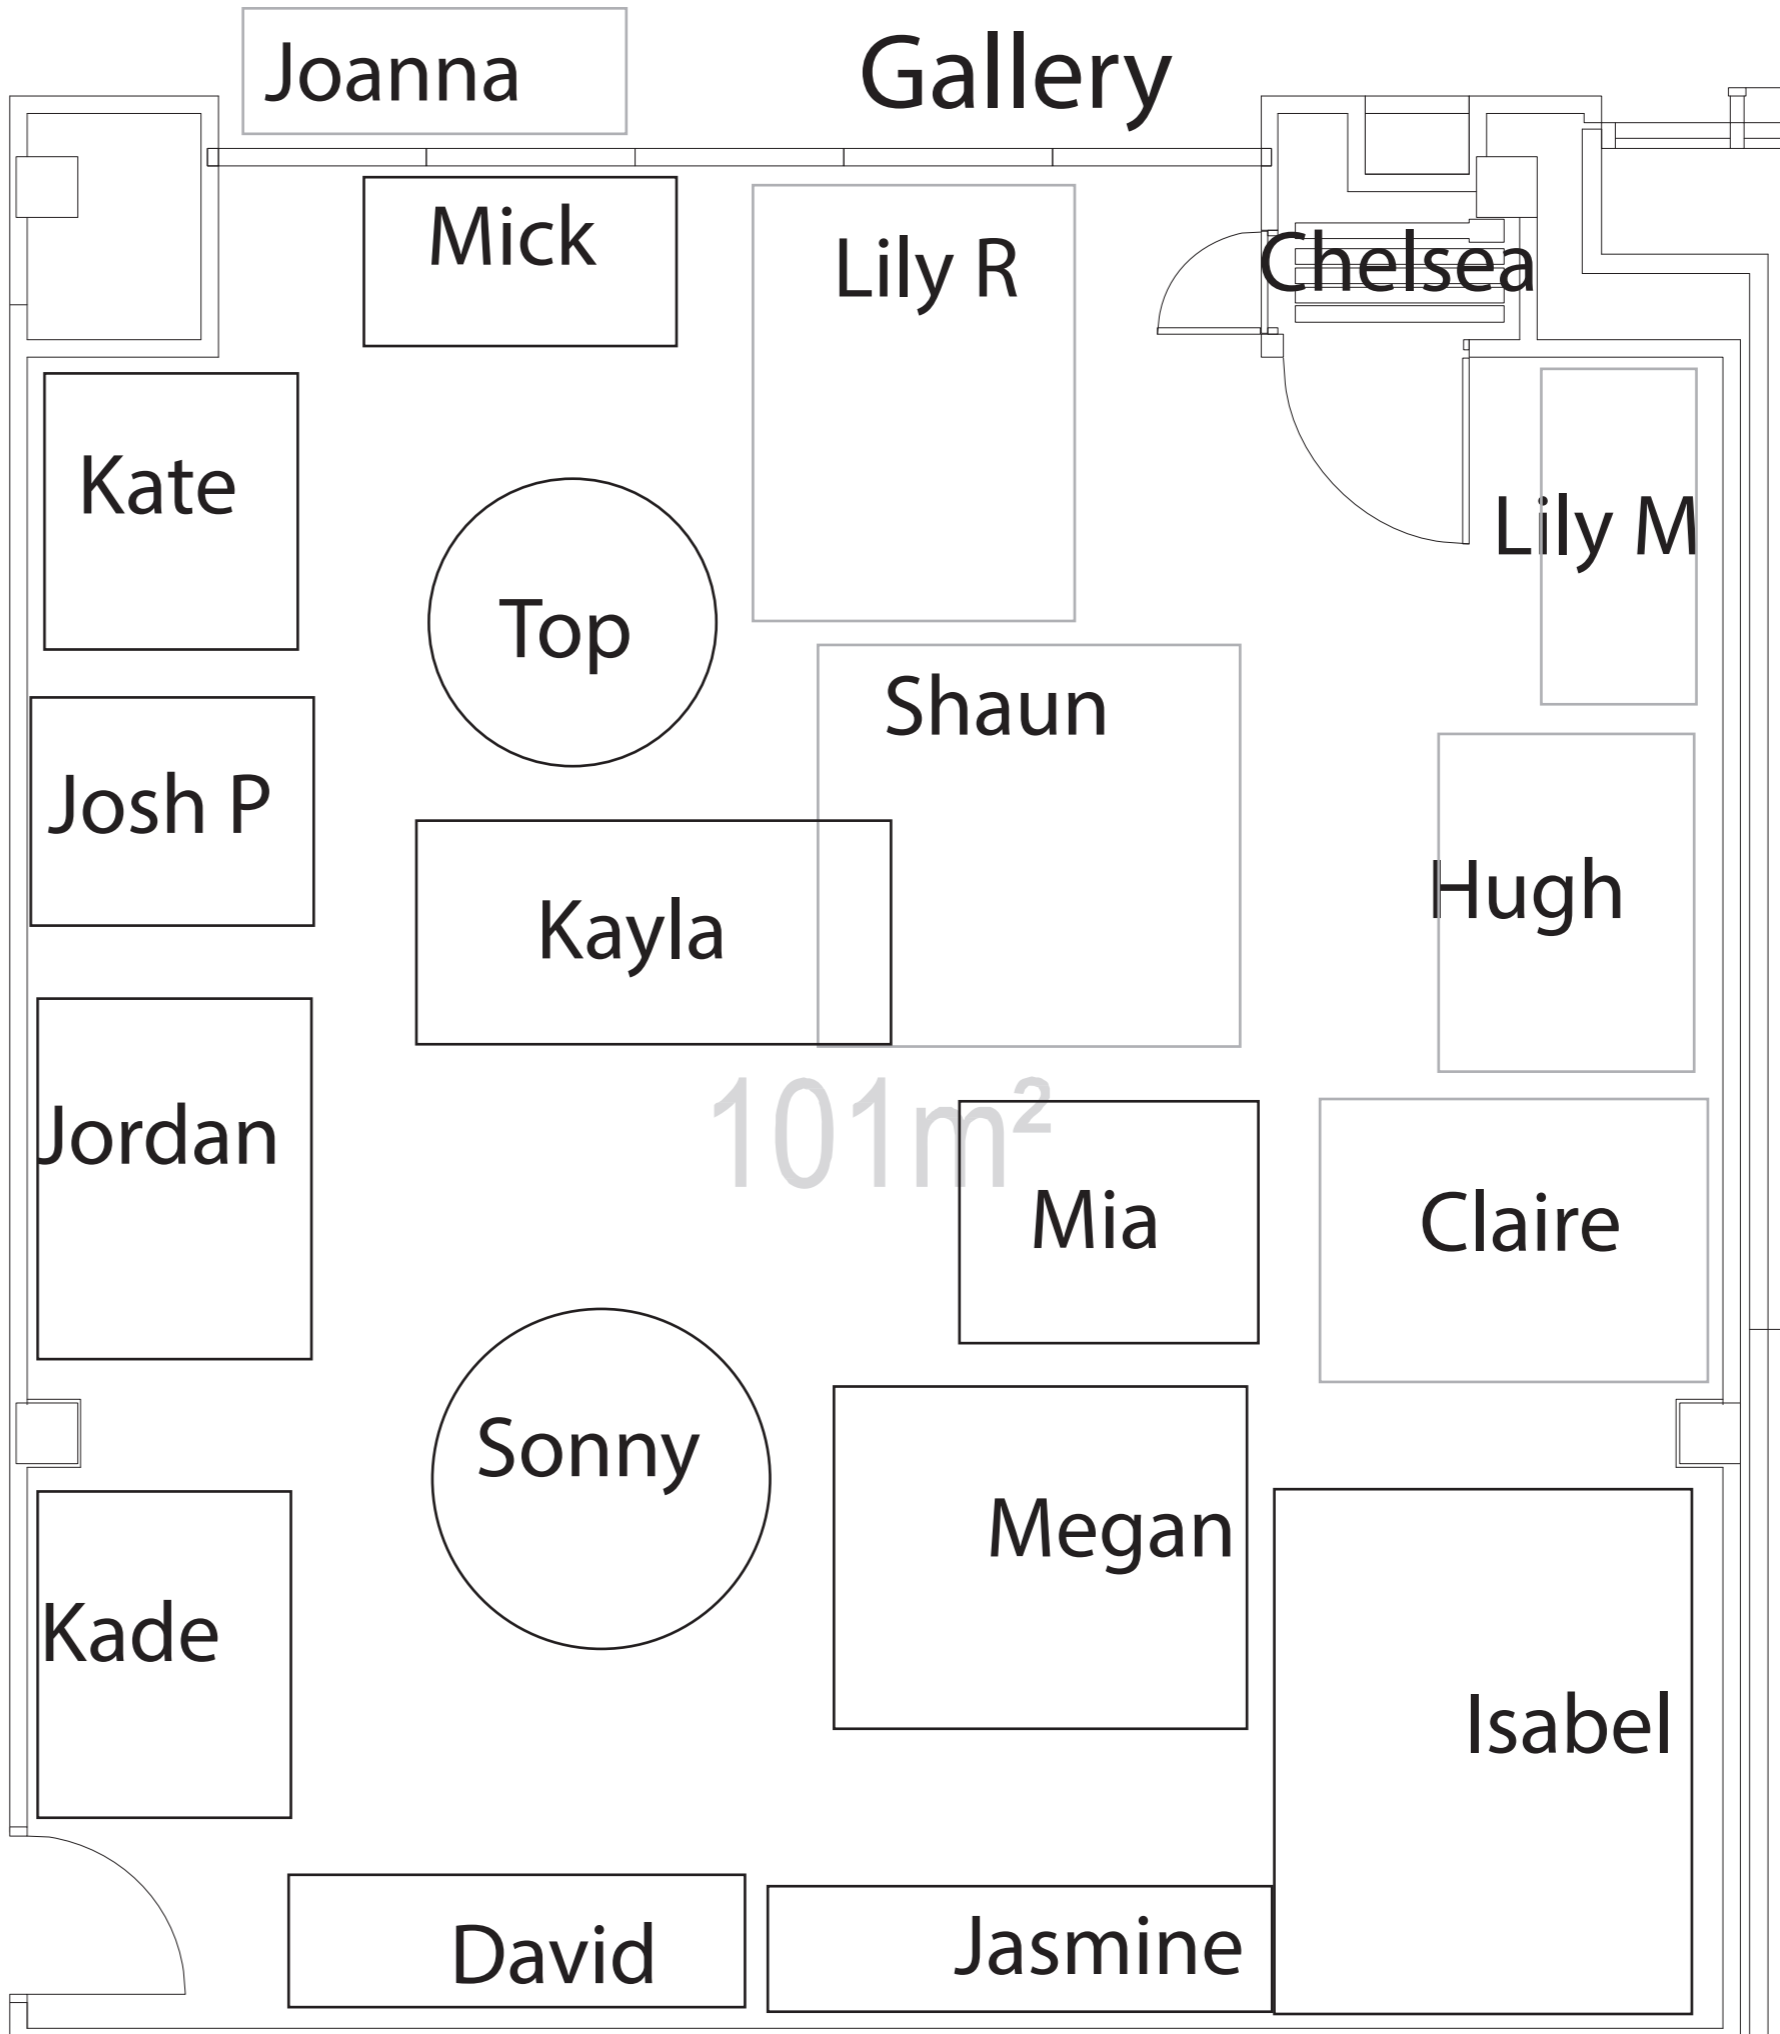

G07  
11m<sup>2</sup>

Joanna

Gallery

Mick

Lily R

Chelsea

Kate

Top

Lily M

Josh P

Shaun

Hugh

Kayla

Jordan

Mia

Claire

G11A

G12

**GT5**

Laure

Anh

Sam

Brianna

Blackbox 2